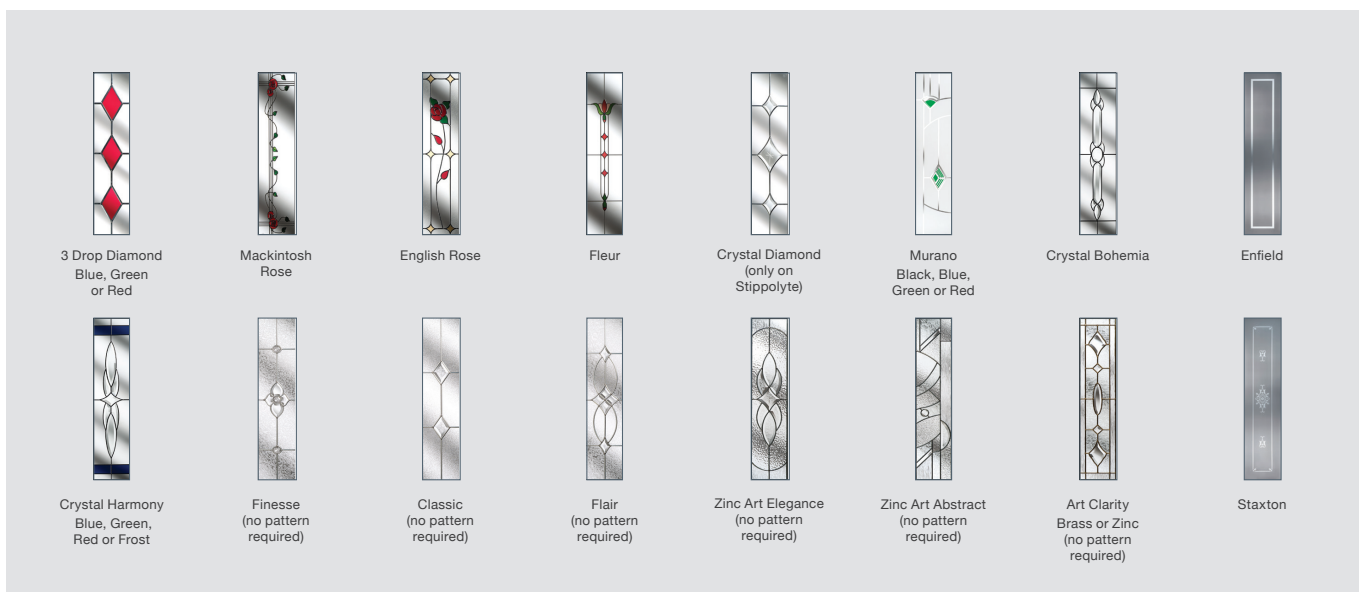

GLASS DESIGNS

See Page 59 for all available Glass Patterns / Backing Glass

See Pages 62 and 63 for all available Hardware

Please note: All hardware shown is for illustration purposes only.