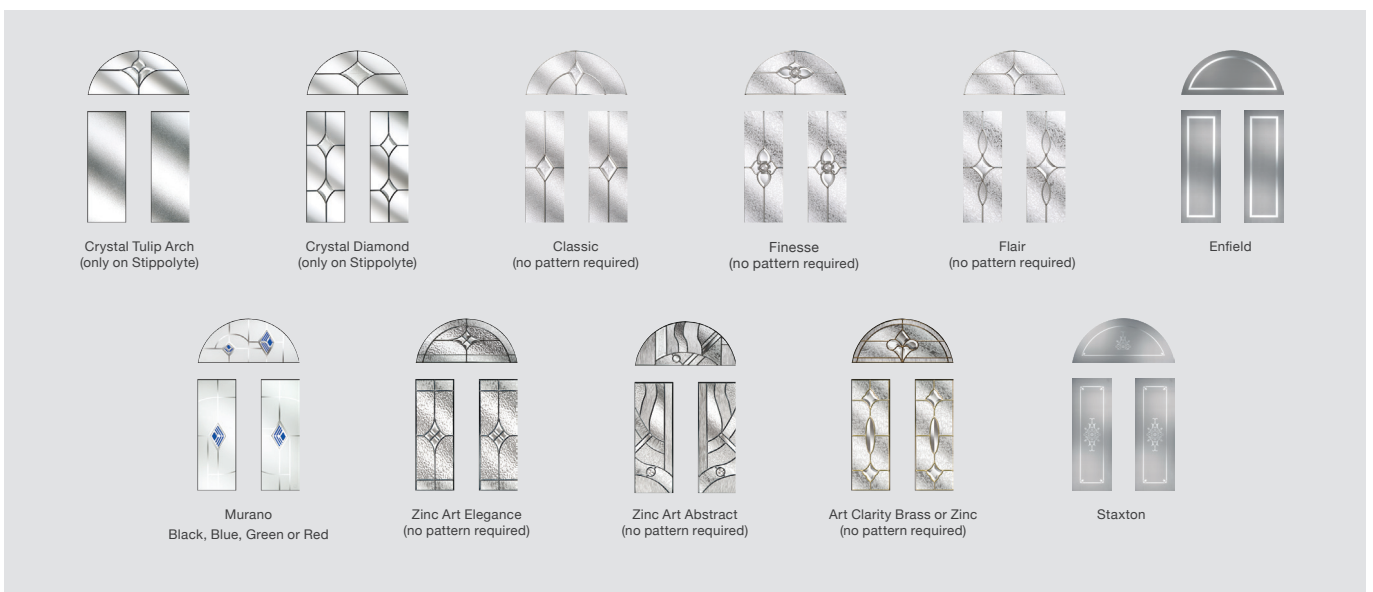

GLASS DESIGNS

See Page 59 for all available Glass Patterns / Backing Glass

See Pages 62 and 63 for all available Hardware

Please note: All hardware shown is for illustration purposes only.