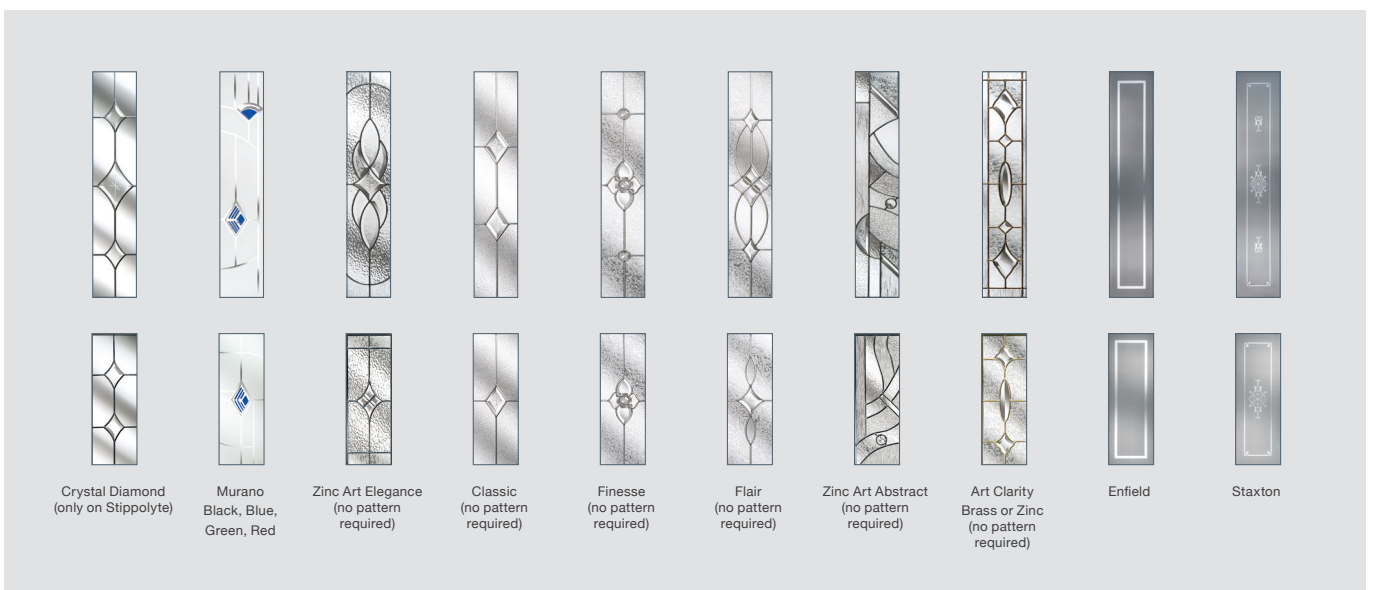

See Page 59 for all available Glass Patterns / Backing Glass
See Pages 62 and 63 for all available Hardware

Please note: All hardware shown is for illustration purposes only.

Twin Side

Scan here to enter our Virtual Showroom

THE
Signature
™
COLLECTION
WINDOWS & DOORS
WITH EXTENDED WARRANTIES

DOOR COLOURS

Red Black Chartwell Grey Duck Egg Blue Darkwood White Blue Cream Black Brown Poppy Red (High Gloss) Green Oak

GLASS DESIGNS

Crystal Diamond (only on Stipplyte) Murano Black, Blue, Green, Red Zinc Art Elegance (no pattern required) Classic (no pattern required) Finesse (no pattern required) Flair (no pattern required) Zinc Art Abstract (no pattern required) Art Clarity Brass or Zinc (no pattern required) Enfield Staxton