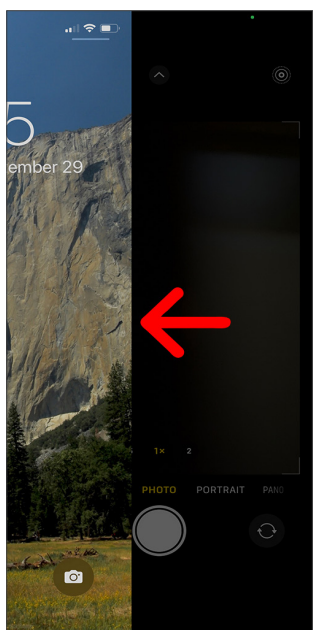

How to Scan a QR Code on an iPhone

To scan a QR code on your iPhone, all you have to do is open the Camera app and point your phone at the QR code. Make sure the QR code is inside the box on your screen, and then tap the pop-up banner or the yellow QR code icon in the bottom-right corner.

Open the Camera app on your iPhone. You can quickly open the camera app by swiping left from the lock screen or you can swipe down from the middle of your home screen and type "Camera" into the search bar at the top of your screen.

Point your iPhone at the QR code to scan it. You don't have to fill the entire screen, but make sure that you can see all four corners of the QR code in the app. Once you correctly scan the QR code, a pop-up banner will appear above it, and you will also see a yellow QR code icon in the bottom right corner.

Tap the pop-up banner or the QR icon in the bottom right hand corner of the app. This will immediately send you to the website, open the app, or perform another action, so make sure you know what the banner does before tapping on it.