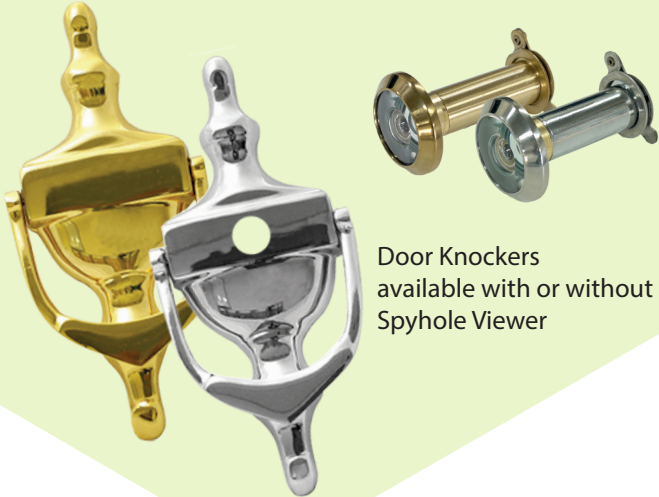

Cream

Grey

Door Hardware

We offer our fully suited range of door hardware. It consist of high quality door handles, letterplates, door numerals and door knockers in different finishes. We also offer Kitemarked euro cylinders and Fullex multipoint locks.

Door Knockers available with or without Spyhole Viewer

Door Handles

Door Numerals and Letters

1* Kitemarked Cylinders

3* Kitemarked Kinetica Cylinders

10" Letterplates

12" Doormaster Letterplates

12" Framemaster Letterplates