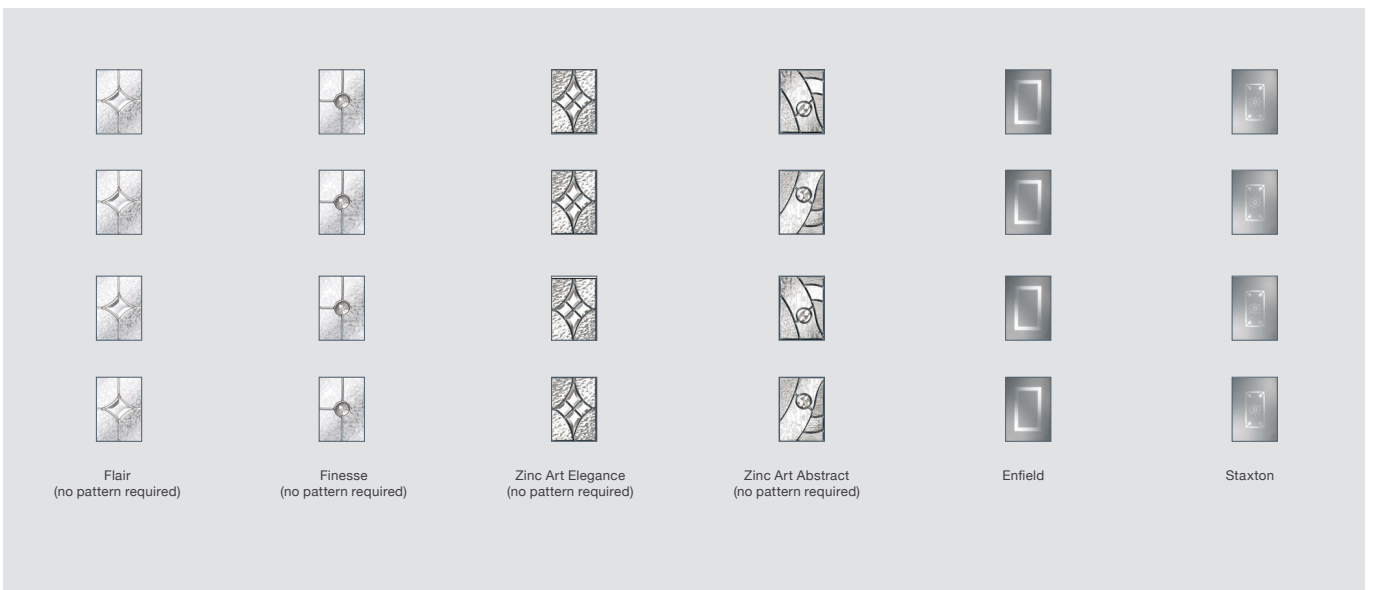

GLASS DESIGNS

Flair
(no pattern required)

Finesse
(no pattern required)

Zinc Art Elegance
(no pattern required)

Zinc Art Abstract
(no pattern required)

Enfield

Staxton

See Page 59 for all available Glass Patterns / Backing Glass
See Pages 62 and 63 for all available Hardware

Please note: All hardware shown is for illustration purposes only.