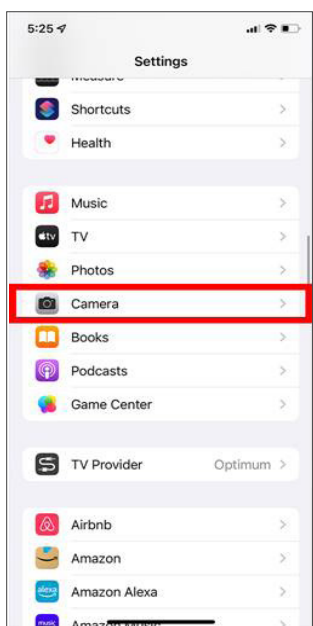

If you don't see the banner or QR icon, make sure that you have the Scan QR Codes feature enabled. You can do this by going to Settings > Camera and tapping the slider next to Scan QR Codes. You will know it is turned on when it is green.

If you still don't see the pop-up banner or QR code icon, take a picture of the QR code and open it in the Photos app. Then tap the Live Text icon that looks like three lines in a box in the bottom-right corner. Finally, tap the QR code, and then the pop-up banner should appear.