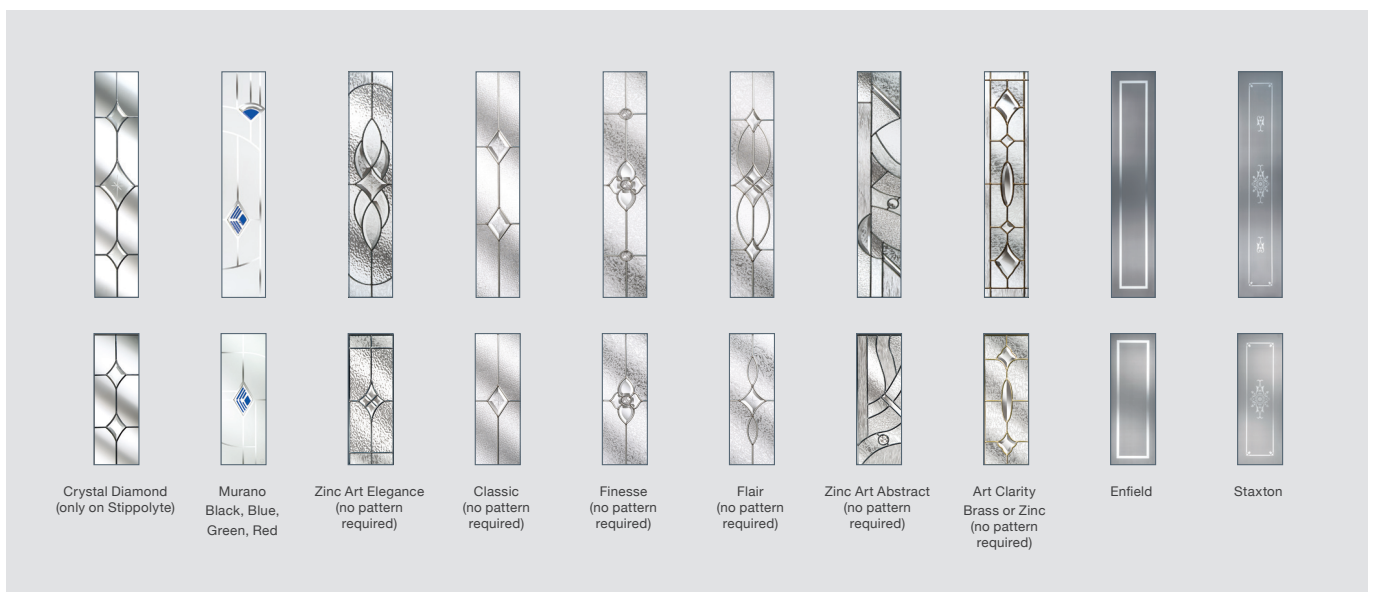

GLASS DESIGNS

Crystal Diamond (only on Stipplyte)   Murano Black, Blue, Green, Red   Zinc Art Elegance (no pattern required)   Classic (no pattern required)   Finesse (no pattern required)   Flair (no pattern required)   Zinc Art Abstract (no pattern required)   Art Clarity Brass or Zinc (no pattern required)   Enfield   Staxton

See Page 59 for all available Glass Patterns / Backing Glass
See Pages 62 and 63 for all available Hardware

Please note: All hardware shown is for illustration purposes only.