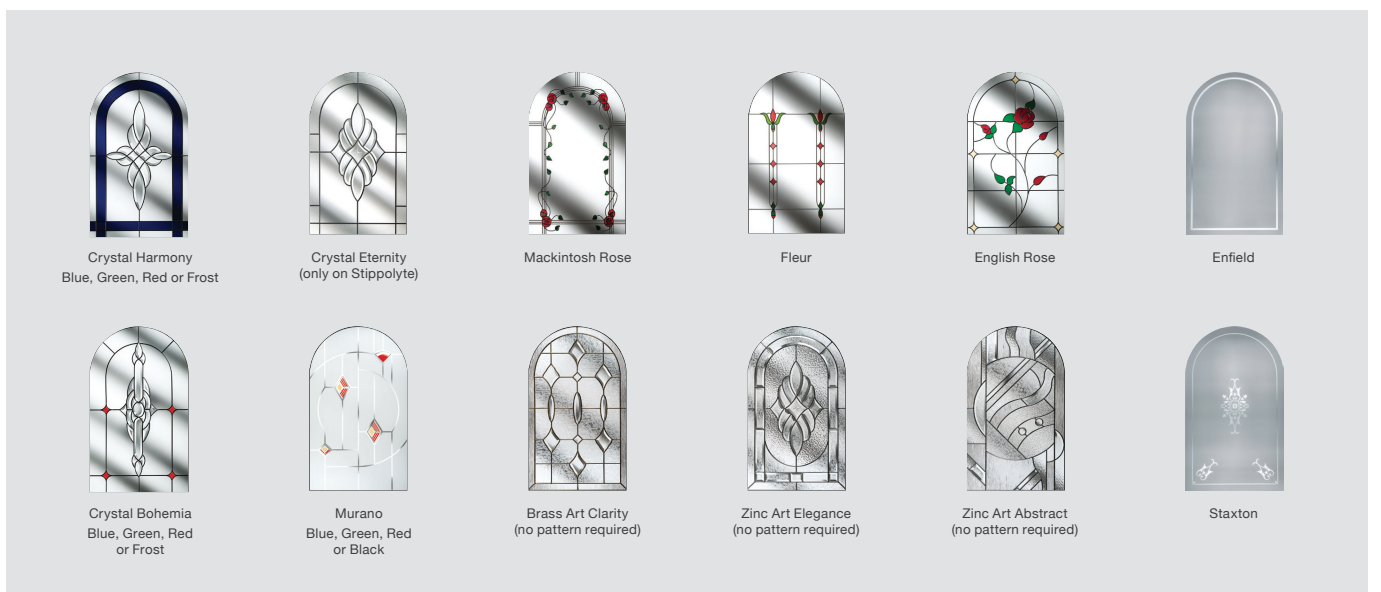

2 Panel 1 Square

DOOR COLOURS

GLASS DESIGNS

See Page 59 for all available Glass Patterns / Backing Glass
 See Pages 62 and 63 for all available Hardware

Please note: All hardware shown is for illustration purposes only.

2 Panel 1 Grill

Scan here to enter our Virtual Showroom

DOOR COLOURS

Red Black Chartwell Grey Duck Egg Blue Darkwood White Blue Cream Black Brown Poppy Red (High Gloss) Green Oak

GLASS DESIGNS

Stippolyte™ Cotswold™ Chantilly™ Digital™ Flemish™ Charcoal Sticks™ Florielle™ Oak™

Satin Autumn™ Minster™ Everglade™ Mayflower™ Contora™ Taffeta™ Pelerine™ Warwick™

See Page 59 for larger photos of our Glass Patterns
 See Pages 62 and 63 for all available Hardware

Please note: All hardware shown is for illustration purposes only.

2 Panel 1 Arch

DOOR COLOURS

GLASS DESIGNS

See Page 59 for all available Glass Patterns / Backing Glass
See Pages 62 and 63 for all available Hardware

Please note: All hardware shown is for illustration purposes only.