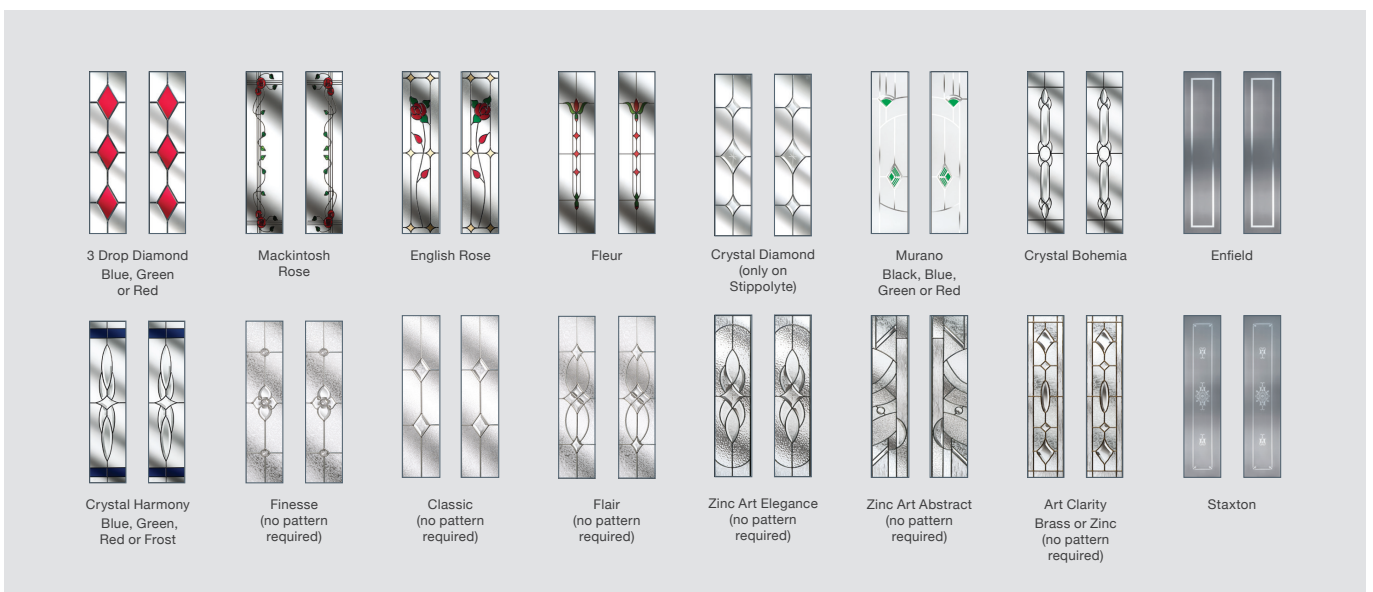

GLASS DESIGNS

See Page 59 for all available Glass Patterns / Backing Glass

See Pages 62 and 63 for all available Hardware

Please note: All hardware shown is for illustration purposes only.