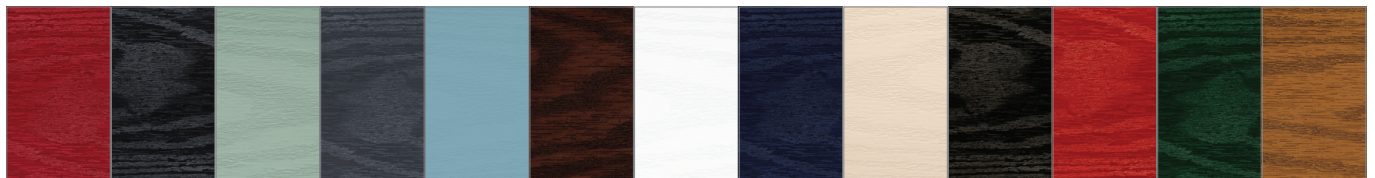

Scan here to enter our Virtual Showroom

THE *Signature*™
COLLECTION
WINDOWS & DOORS
WITH EXTENDED WARRANTIES

DOOR COLOURS

Red Black Chartwell Grey Duck Egg Blue Darkwood White Blue Cream Black Brown Poppy Red (High Gloss) Green Oak