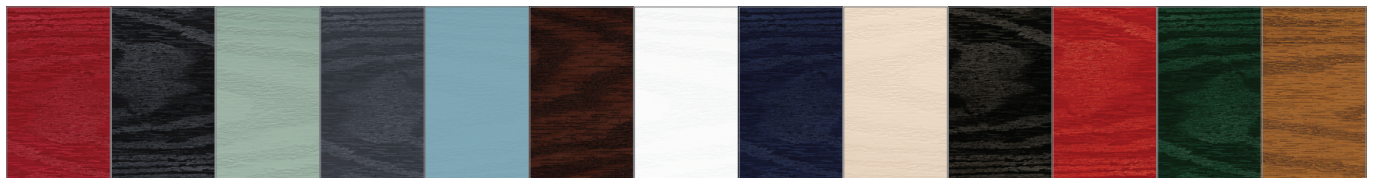

DOOR COLOURS

Red   Black   Chartwell   Grey   Duck Egg Blue   Darkwood   White   Blue   Cream   Black Brown   Poppy Red (High Gloss)   Green   Oak