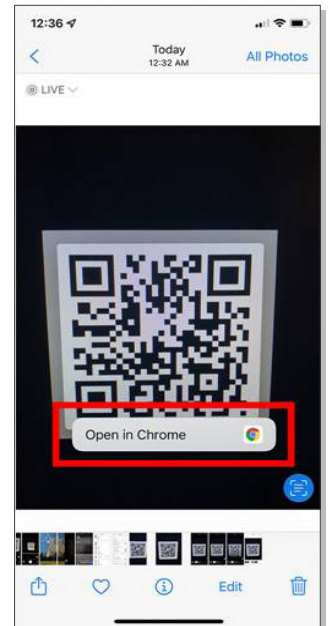

If you don't see the banner or QR icon, make sure that you have the Scan QR Codes feature enabled. You can do this by going to Settings > Camera and tapping the slider next to Scan QR Codes. You will know it is turned on when it is green.

If you still don't see the pop-up banner or QR code icon, take a picture of the QR code and open it in the Photos app. Then tap the Live Text icon that looks like three lines in a box in the bottom-right corner. Finally, tap the QR code, and then the pop-up banner should appear.