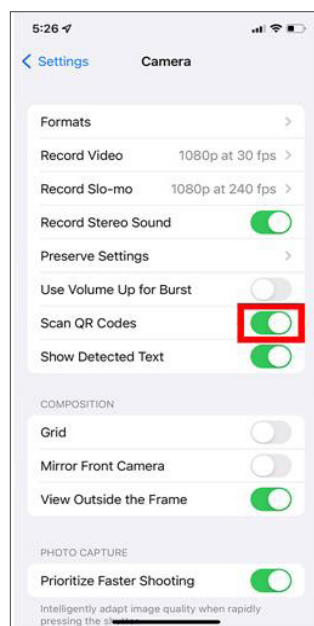

If you don't see the banner or QR icon, make sure that you have the Scan QR Codes feature enabled. You can do this by going to Settings > Camera and tapping the slider next to Scan QR Codes. You will know it is turned on when it is green.

If you still don't see the pop-up banner or QR code icon, take a picture of the QR code and open it in the Photos app. Then tap the Live Text icon that looks like three lines in a box in the bottom-right corner. Finally, tap the QR code, and then the pop-up banner should appear.