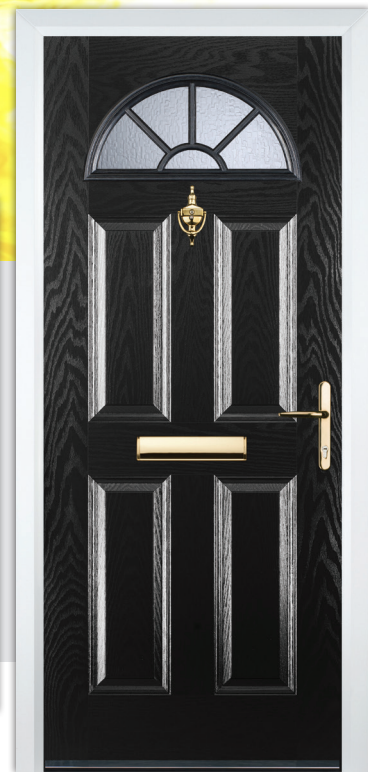

4 Panel Sunburst

Scan here to enter our Virtual Showroom