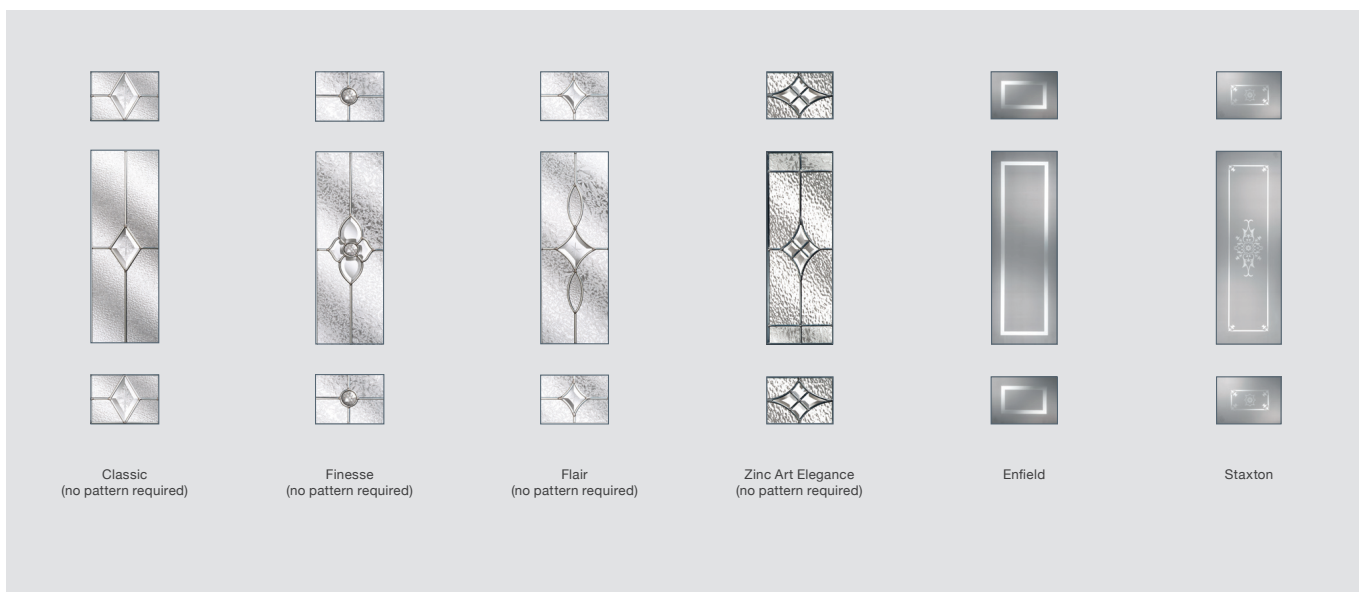

Mid 3 Square

THE
Signature
COLLECTION™
WINDOWS & DOORS
WITH EXTENDED WARRANTIES

DOOR COLOURS

Red Black Chartwell Grey Duck Egg Blue Darkwood White Blue Cream Black Brown Poppy Red (High Gloss) Green Oak

GLASS DESIGNS