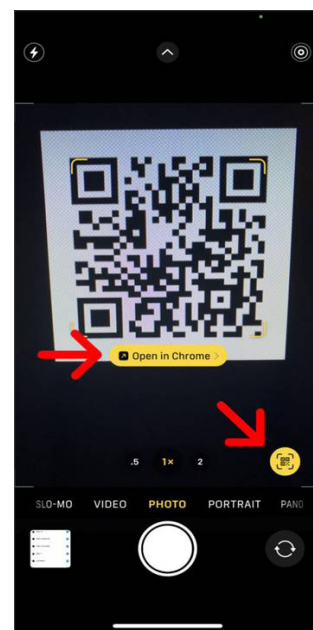

How to Scan a QR Code on an iPhone

To scan a QR code on your iPhone, all you have to do is open the Camera app and point your phone at the QR code. Make sure the QR code is inside the box on your screen, and then tap the pop-up banner or the yellow QR code icon in the bottom-right corner.

Open the Camera app on your iPhone. You can quickly open the camera app by swiping left from the lock screen or you can swipe down from the middle of your home screen and type "Camera" into the search bar at the top of your screen.

Point your iPhone at the QR code to scan it. You don't have to fill the entire screen, but make sure that you can see all four corners of the QR code in the app. Once you correctly scan the QR code, a pop-up banner will appear above it, and you will also see a yellow QR code icon in the bottom right corner.

Tap the pop-up banner or the QR icon in the bottom right hand corner of the app. This will immediately send you to the website, open the app, or perform another action, so make sure you know what the banner does before tapping on it.