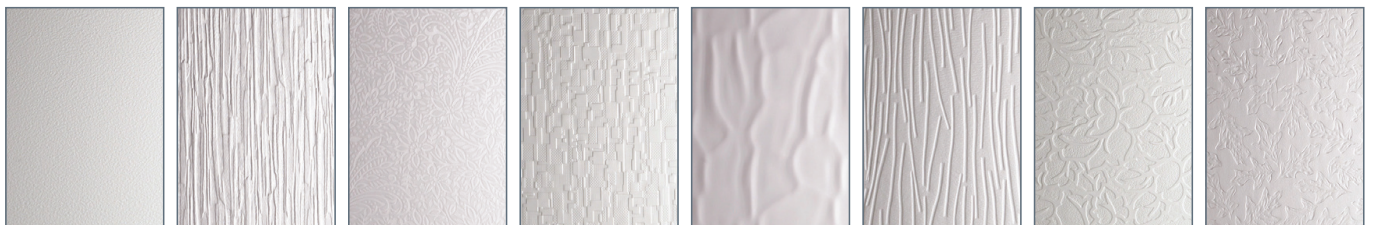

Please note: All hardware shown is for illustration purposes only.

2 Panel Sunburst

Only available in White

Scan here to enter our Virtual Showroom

DOOR COLOURS

Stippolyte™

Cotswold™

Chantilly™