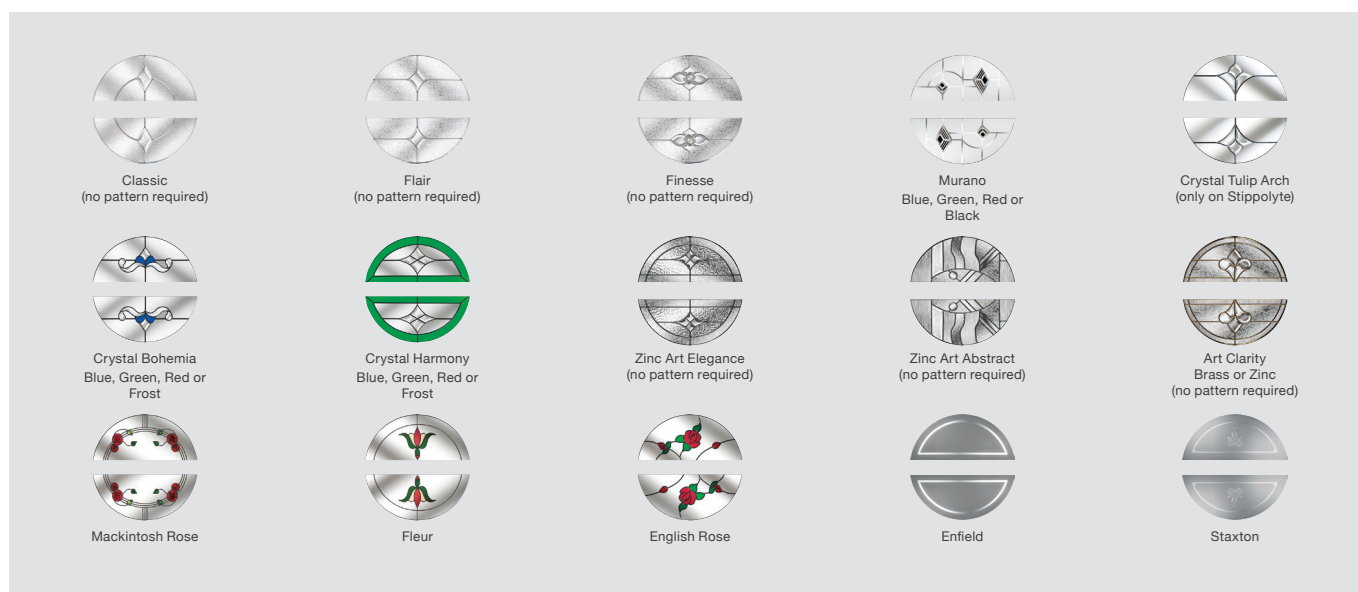

Caledonian Rose
(no pattern required)

See Page 59 for all available Glass Patterns / Backing Glass
See Pages 62 and 63 for all available Hardware

Please note: All hardware shown is for illustration purposes only.

Circle

THE
Signature
COLLECTION™
WINDOWS & DOORS
WITH EXTENDED WARRANTIES

DOOR COLOURS

Red Black Chartwell Grey Duck Egg Blue Darkwood White Blue Cream Black Brown Poppy Red (High Gloss) Green Oak

GLASS DESIGNS