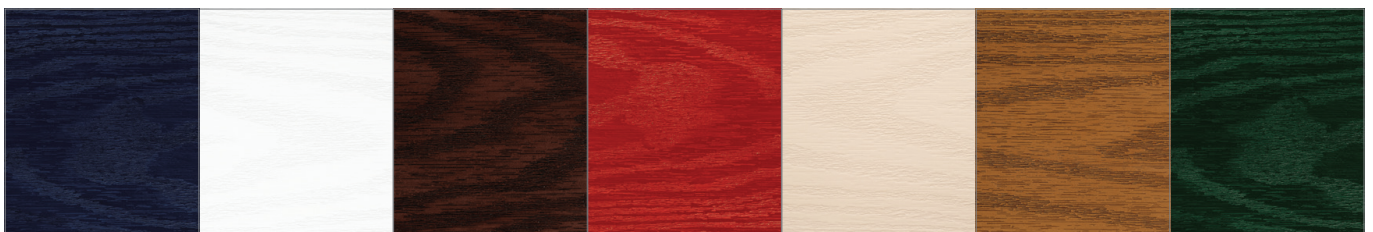

DOOR COLOURS

Red

Black

Chartwell

Grey

Duck Egg Blue

Black Brown

Blue