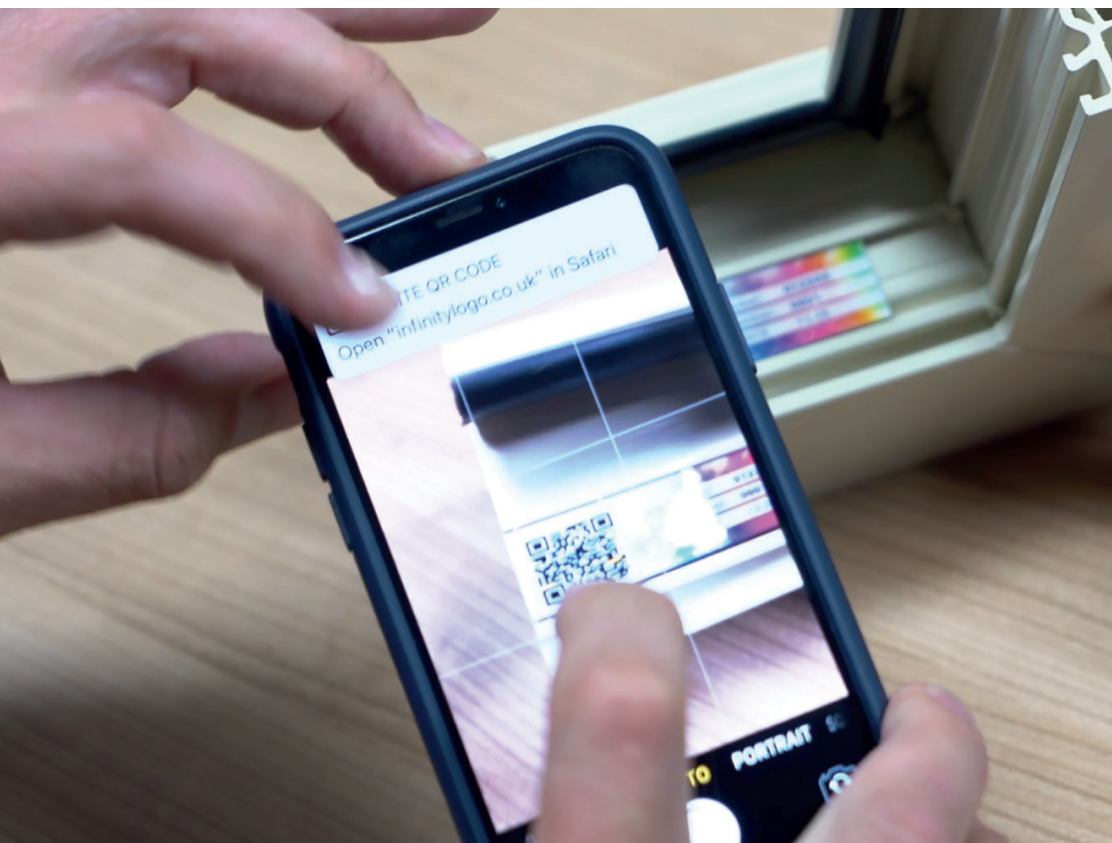

QR Coded Windows

For full traceability including CE Markings, Product Data Links, Servicing Information and Warranty Documentation. All documents are available in "The Cloud via your QR Code."

OUR FULL PRODUCT RANGE

- Casement Windows
- Flush Sash Windows
- Bi-Fold Windows
- Tilt and Turn Windows
- French Windows
- Bow and Bay Windows
- French Doors
- Composite Doors
- Residential Doors
- Stable Doors
- Standard Bi-Fold Doors
- ModLok™ Bi-Folding Doors
- ModLok™ Patio Doors
- Alumina Bi-Fold Doors
- Conservatory Roofs
- Elevate Lanterns