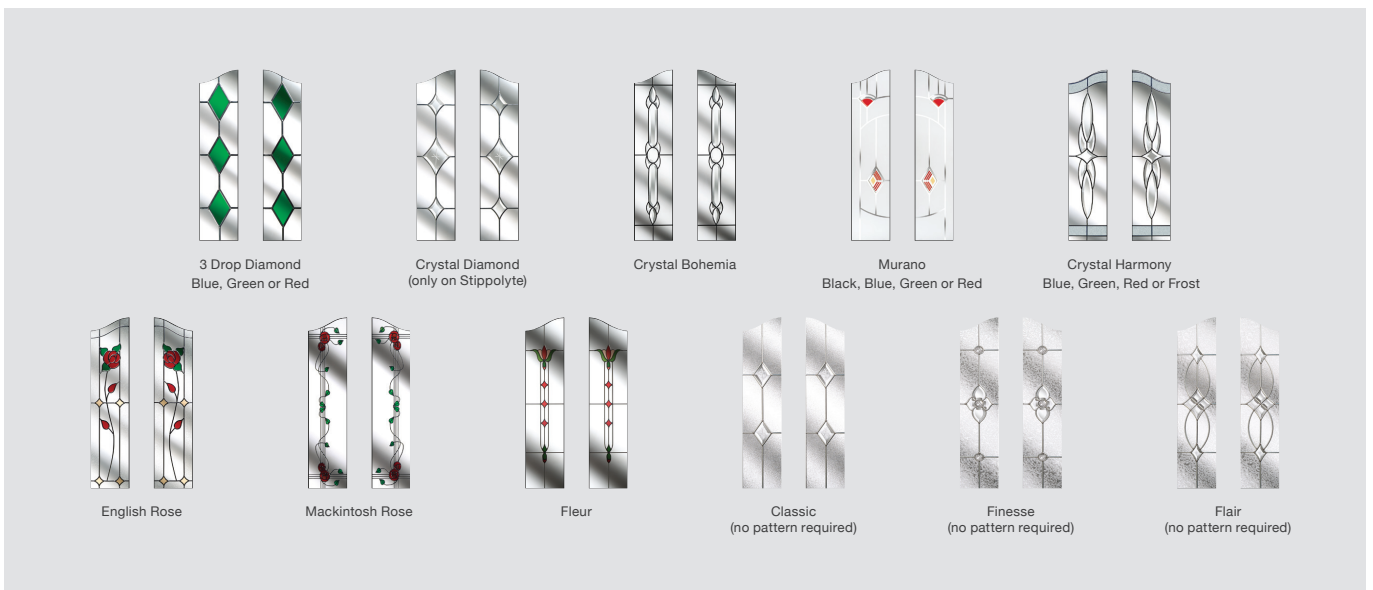

GLASS DESIGNS

See Page 59 for all available Glass Patterns / Backing Glass
See Pages 62 and 63 for all available Hardware

Please note: All hardware shown is for illustration purposes only.