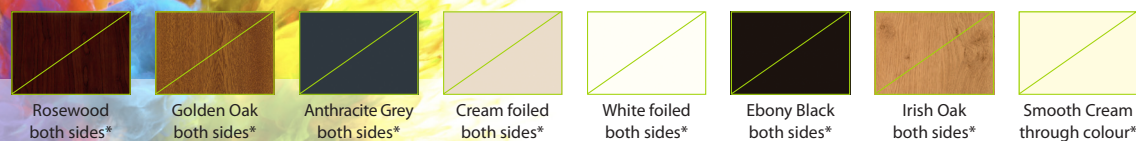

Composite Doors are made from a variety of materials, including uPVC, wood, insulating foam and glass reinforced plastic (GRP). This combination of materials results in a very strong and secure door. The Signature Collection composite doors have a high resistance to weathering and don't react to seasonal changes like a singular material door would. The insulation foam core provides a higher thermal resistance than timber doors. The Signature Collection composite doors are designed with an attractive woodgrain appearance but, because of the materials used, they won't fade or discolour – and neither will they need painting, and don't warp in damp conditions.

STRONG AND SECURE

Whether your home is a rural retreat or on a busy main road, a The Signature Collection composite door guarantees low maintenance with secure and enduring performance. If you are seeking to replace an existing door or add some character to your property, The Signature Collection is sure to have a solution. The Signature Collection composite doors are not only aesthetically pleasing and lead-free but have been designed with security in mind.

WIDE CHOICE OF COLOURS

Composite doors are available in a wide range of colour options to give your home a stunning appearance. Colour options for both the door and the frame include White, Cream, Rosewood, Light Oak, and Irish Oak, as well as Grey, Black and Chartwell Green.

COLOURS