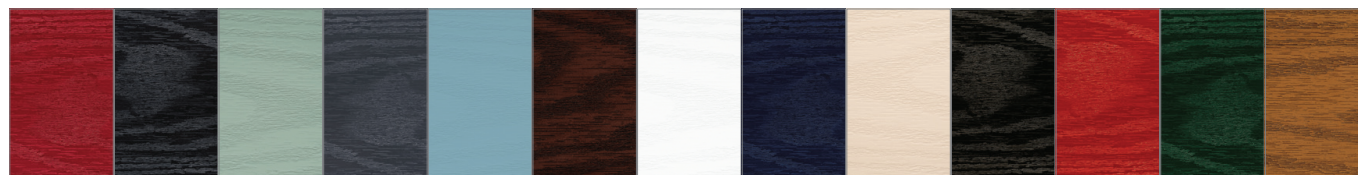

DOOR COLOURS

Red   Black   Chartwell   Grey   Duck Egg Blue   Darkwood   White   Blue   Cream   Black Brown   Poppy Red (High Gloss)   Green   Oak