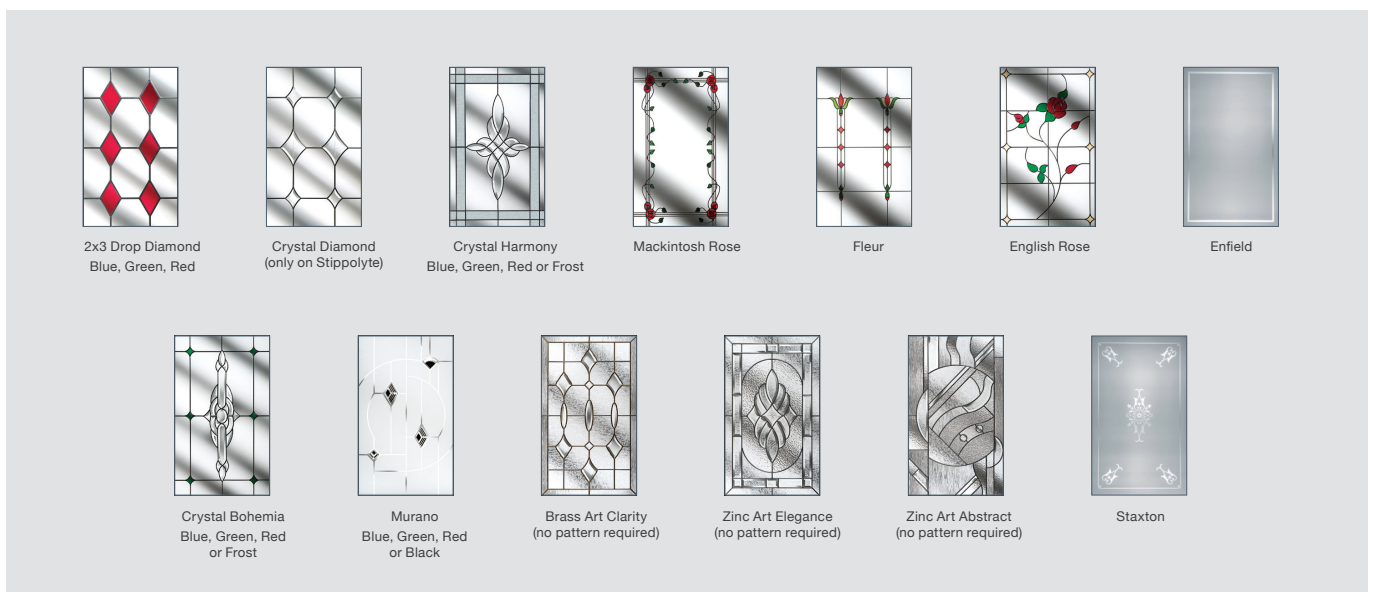

Everglade™

Mayflower™

Contora™

Taffeta™

Pelerine™

Warwick™

See Pages 62 and 63 for all available Hardware

Please note: All hardware shown is for illustration purposes only.

2 Panel 1 Square

DOOR COLOURS

GLASS DESIGNS

See Page 59 for all available Glass Patterns / Backing Glass
 See Pages 62 and 63 for all available Hardware

Please note: All hardware shown is for illustration purposes only.