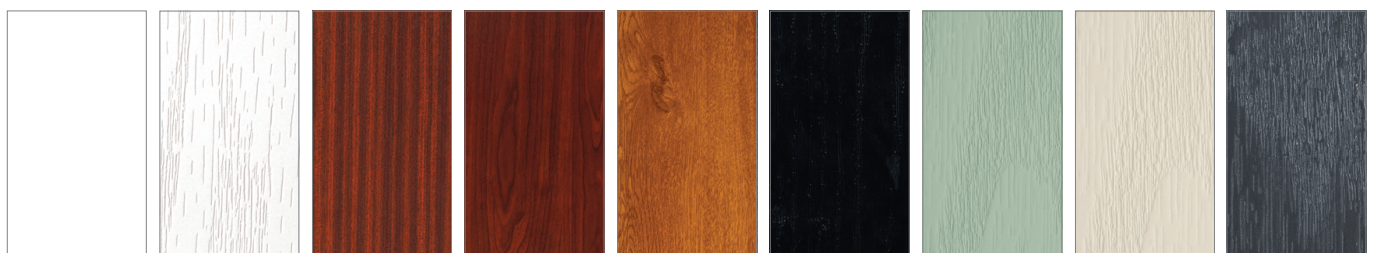

FRAME COLOURS

White

Whitegrain

Mahogany

Cherrywood

Oak

Black Brown

Chartwell Green