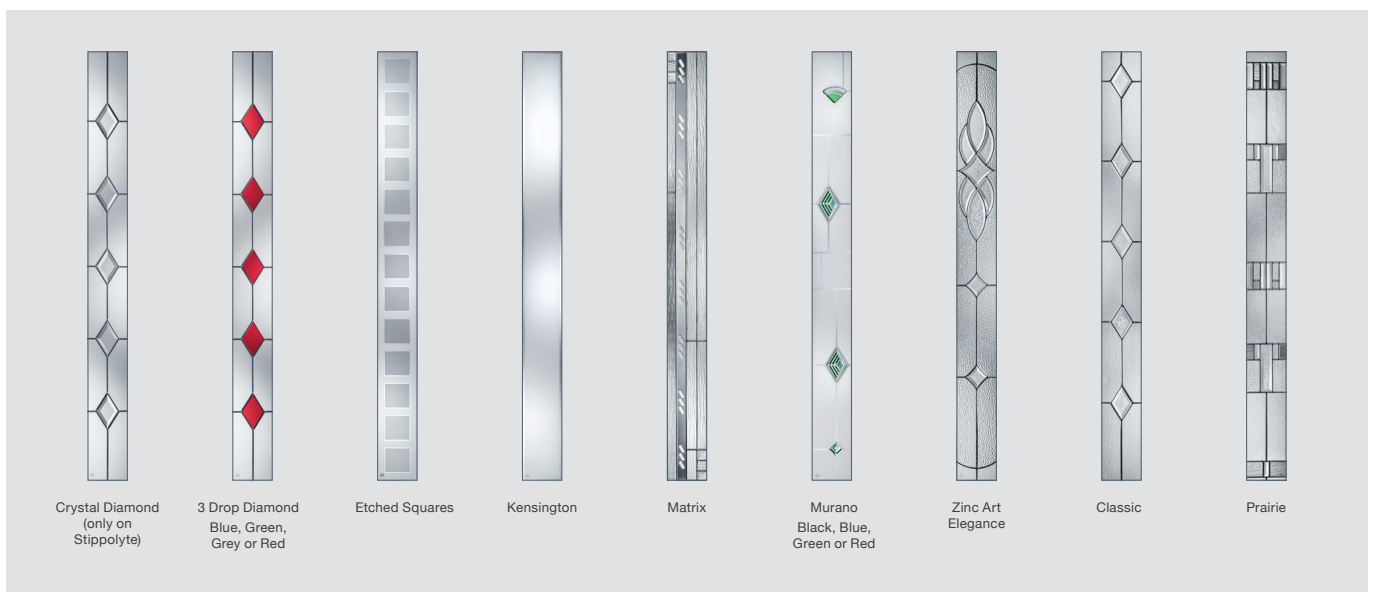

Please note: All hardware shown is for illustration purposes only.

Cottage Long

DOOR COLOURS

GLASS DESIGNS

See Page 59 for all available Glass Patterns / Backing Glass
See Pages 62 and 63 for all available Hardware