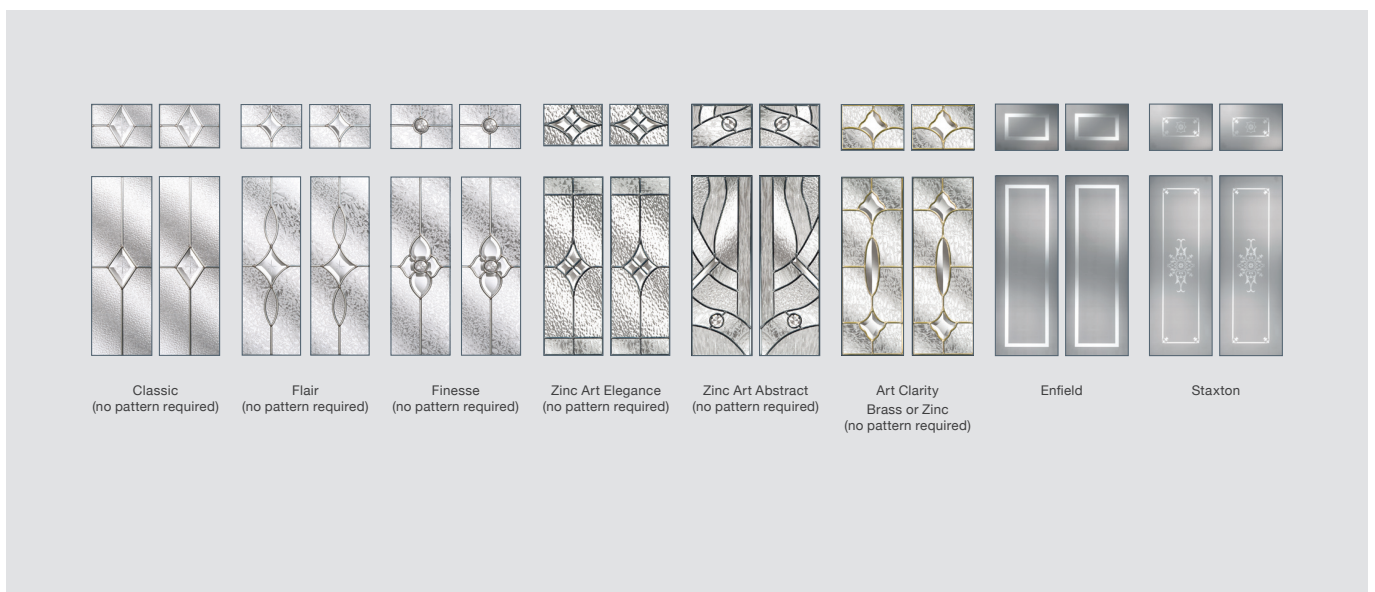

Please note: All hardware shown is for illustration purposes only.

2 Panel 4 Square

THE
Signature
COLLECTION™
WINDOWS & DOORS
WITH EXTENDED WARRANTIES

DOOR COLOURS

GLASS DESIGNS

See Page 59 for all available Glass Patterns / Backing Glass
See Pages 62 and 63 for all available Hardware