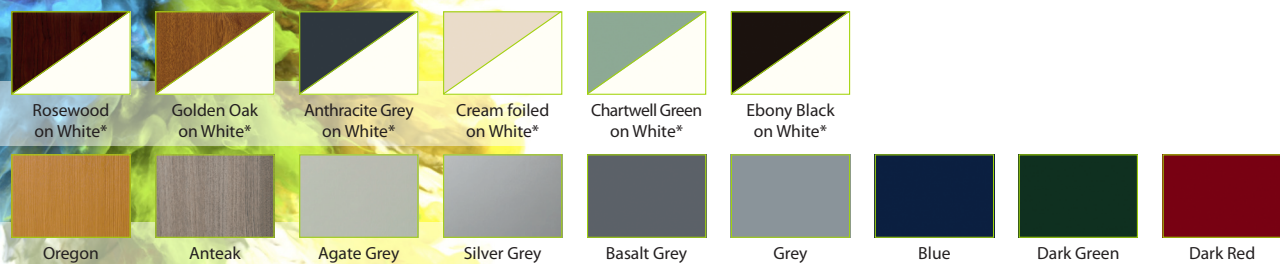

WIDE CHOICE OF COLOURS

Composite doors are available in a wide range of colour options to give your home a stunning appearance. Colour options for both the door and the frame include White, Cream, Rosewood, Light Oak, and Irish Oak, as well as Grey, Black and Chartwell Green.

COLOURS

Bespoke Colour Options

Colours marked * are from our standard collection in featured profile, all other colours are subject to price and availability on application. Please note: colours are for illustration purposes, for an exact example please ask your sales representative for a Renolit swatch sample. Choose from a wide variety of colour options including: White, Rosewood, Cream, Light Oak, Chartwell Green, Grey and classic Ebony Black. The Signature Collection products are also offered in a wide choice of bespoke colours, please see Renolit foil book, (subject to availability and price on application only). Please note: Ebony Black both sides patios and bi-folds are subject to lead time.